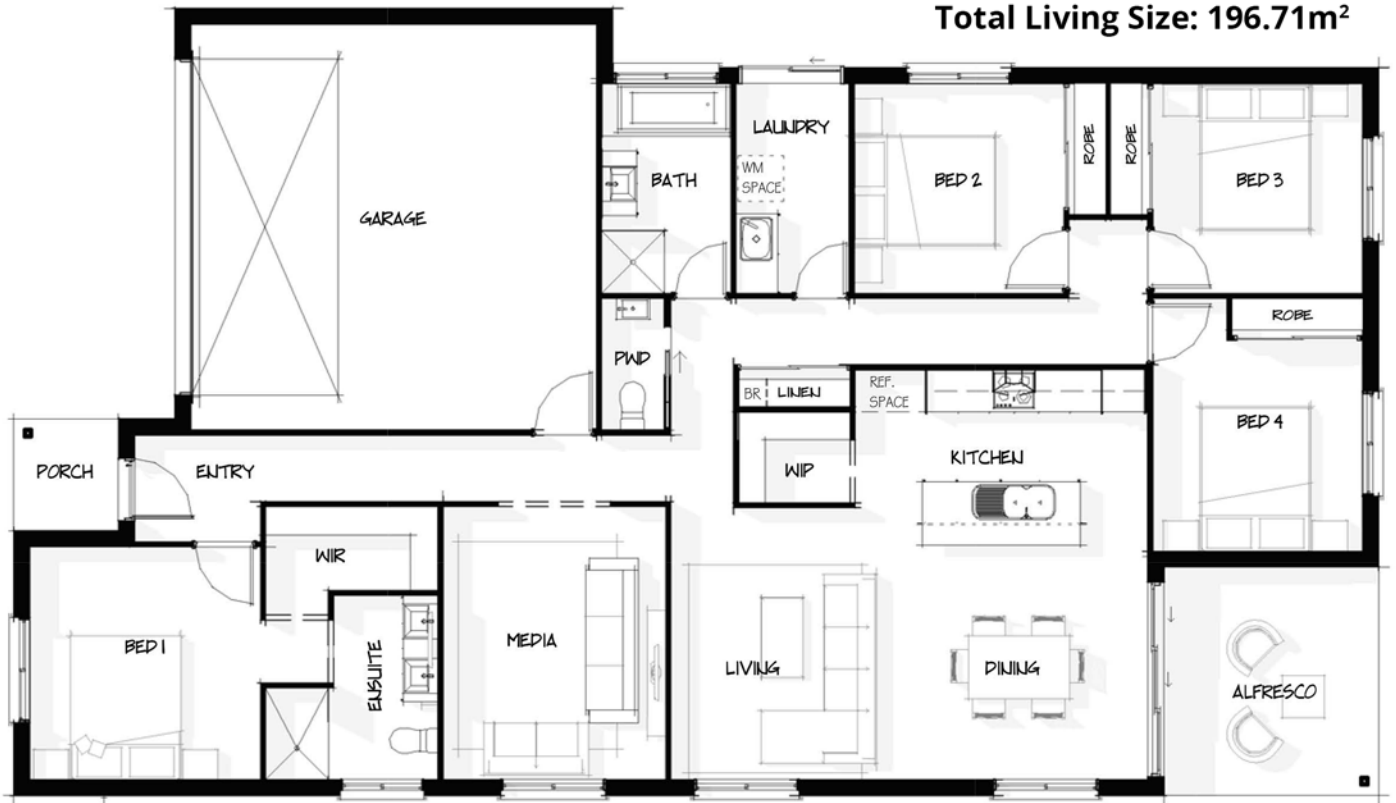

# THE TASMAN Collection

Suits 12.5m Block Width

The Illuka 21 proves that it doesn't have to cost the earth to get everything you want and need! This 4-bedroom home boasts a sizable kitchen and entertaining space with a bonus separate media room.

 4  2  2

Width: 11.25m Depth: 19.51m

Total Living Size: 196.71m<sup>2</sup>

Somerset Facade

Kelso Facade

Hastings Facade

P 07 5491 7084  
E sales.sc@ntqh.com.au  
W www.nutrendhomes.com.au