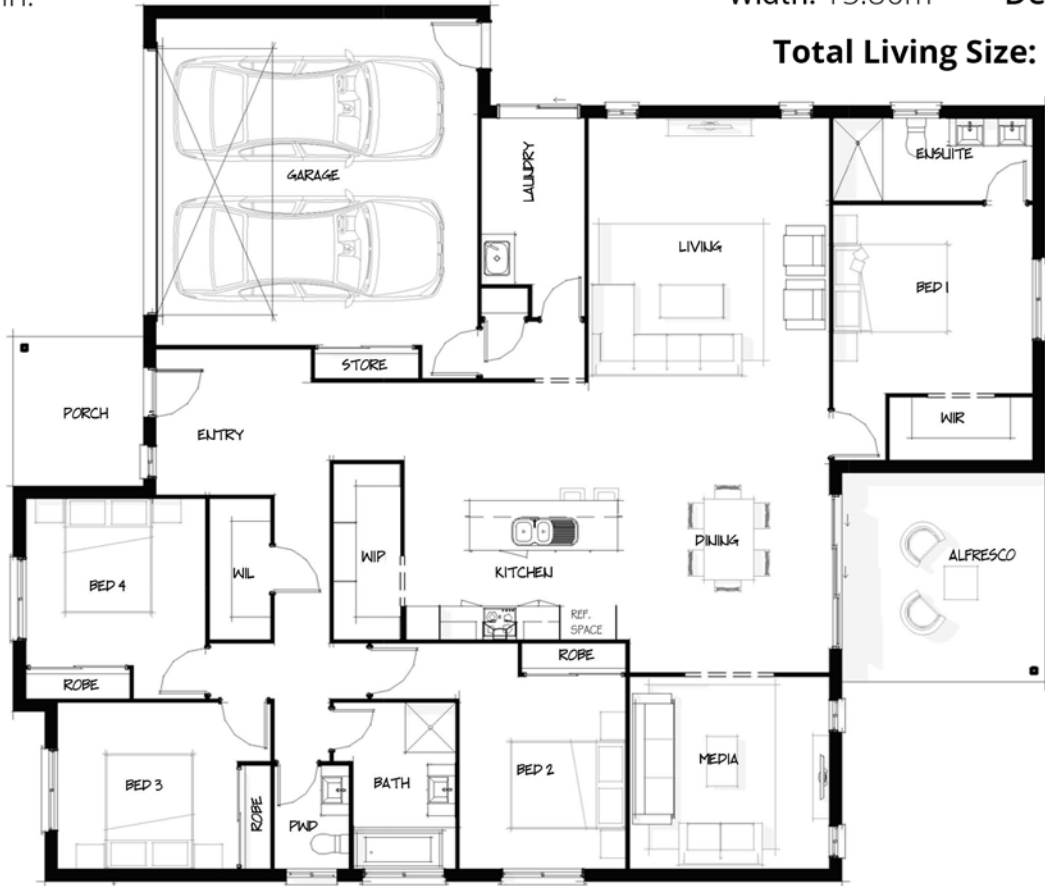

MATRIX 27

THE TASMAN Collection

Suits 18m Block Width

This home design is the entertainers dream! The kitchen with sizeable butler's pantry will have you whipping up all kinds of gourmet meals for family and friends! Four large bedrooms with separate media room will keep the kids occupied while you entertain.

 4  2  2

Width: 15.80m Depth: 18.62m

Total Living Size: 247.19m²

Lilydale Facade

Grove Facade

Hastings Facade

P 07 5491 7084
E sales.sc@ntqh.com.au
W www.nutrendhomes.com.au

NuTrend